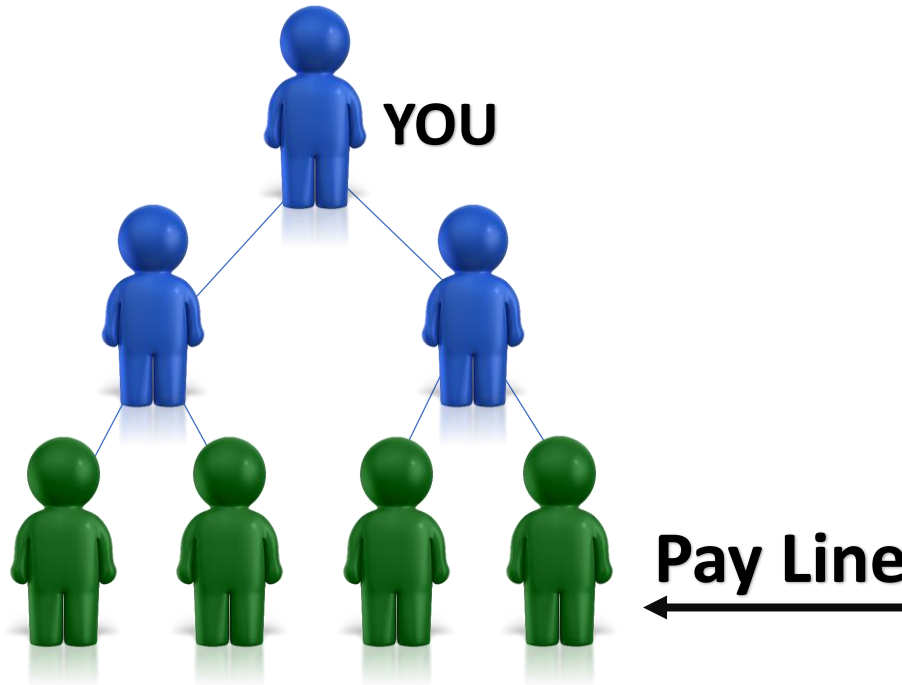

Level 1

Reason	Details
Cost	$10
Commission	$4 per Green position
Sponsor Bonus	$1 Per Referral

Your Commission ↓

Package	1st Cycle	2nd Cycle	3rd Cycle	4th Cycle	5th Cycle	6th Cycle	7th Cycle	8th Cycle	9th Cycle
Level 1	$16	$64	$256	$1,024	$4,096	$16,384	$65,536	$262,144	$1,048,576
Total	$16	$80	$336	$1,360	$5,456	$21,840	$87,386	$349,520	$1,398,096

Sponsor Bonus Per Referral ↓

To Infinity →

Package	1st Cycle	2nd Cycle	3rd Cycle	4th Cycle	5th Cycle	6th Cycle	7th Cycle	8th Cycle	9th Cycle
Level 1	$1	$4	$16	$64	$256	$1,024	$4,096	$16,384	$65,536
Tot Per Ref	$1	$5	$21	$85	$341	$1,365	$5,461	$21,845	$87,381