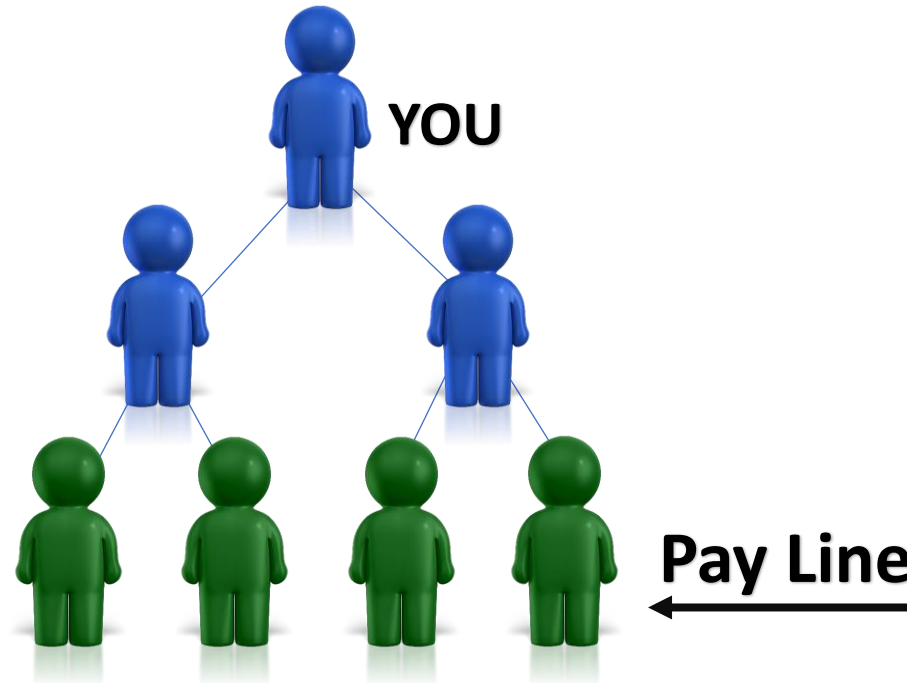

Level 2

Reason	Details
Cost	$20
Commission	$8 per Green position
Sponsor Bonus	$2 Per Referral

Your Commission ↓

Package	1st Cycle	2nd Cycle	3rd Cycle	4th Cycle	5th Cycle	6th Cycle	7th Cycle	8th Cycle	9th Cycle
Level 2	$32	$128	$512	$2,048	$8,192	$32,768	$131,072	$524,288	$2,097,152
Total	$32	$160	$672	$2,720	$10,912	$43,680	$174,752	$699,040	$2,796,192

Sponsor Bonus Per Referral ↓

To Infinity →

Package	1st Cycle	2nd Cycle	3rd Cycle	4th Cycle	5th Cycle	6th Cycle	7th Cycle	8th Cycle	9th Cycle
Level 2	$2	$8	$32	$128	$512	$2,048	$8,192	$32,768	$131,072
Tot Per Ref	$2	$10	$42	$170	$682	$2,730	$10,922	$43,690	$174,762